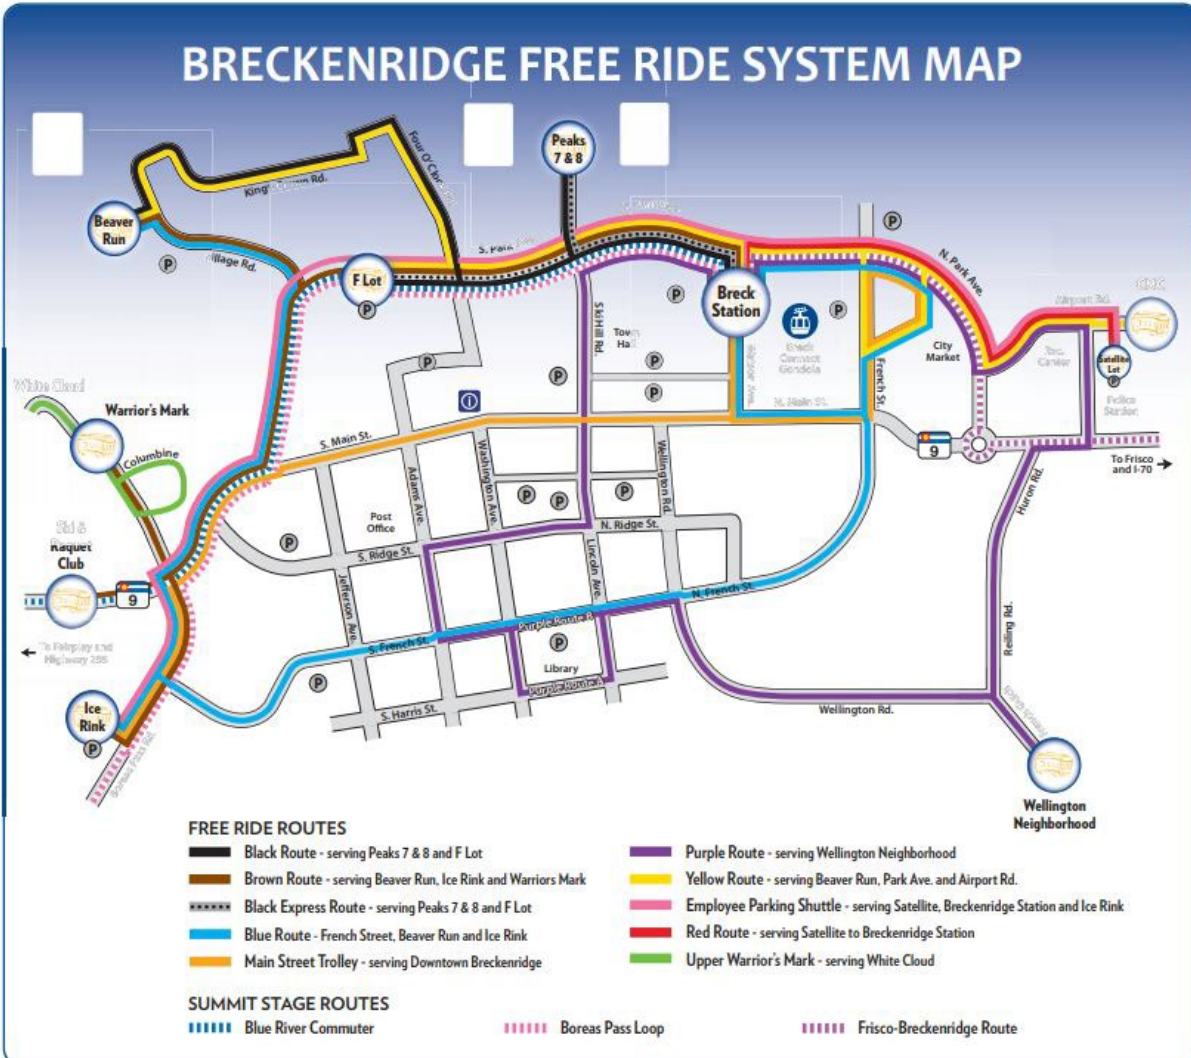

# Ski Area Partnerships

Jon Copeland, COO Breckenridge Ski Resort  
Kelly Owens, Mayor Town of Breckenridge

Collaborate  
where goals  
and priorities  
are similar  
between Town  
and Resort

- Transit
- Parking
- Childcare
- Sustainability
- Events

# Town absorbed Blue Route

- Increased efficiency of both services
- Electric buses, fewer vehicle miles
- Increased Trolley and Purple ridership
- Town is on Fixed Service Plan (reliable)

Town/Resort split Gold Route  
 - ski area runs route during ski day

# South Gondola Lot Parking Garage

- **Split operations costs 50/50 (parking fees)**
- **Debt is paid through lift ticket tax**
- **Parking fees -**
  - Winter negotiate pricing with Vail Resorts**
  - Summer Free**

# Resort reopened Village Childcare Center