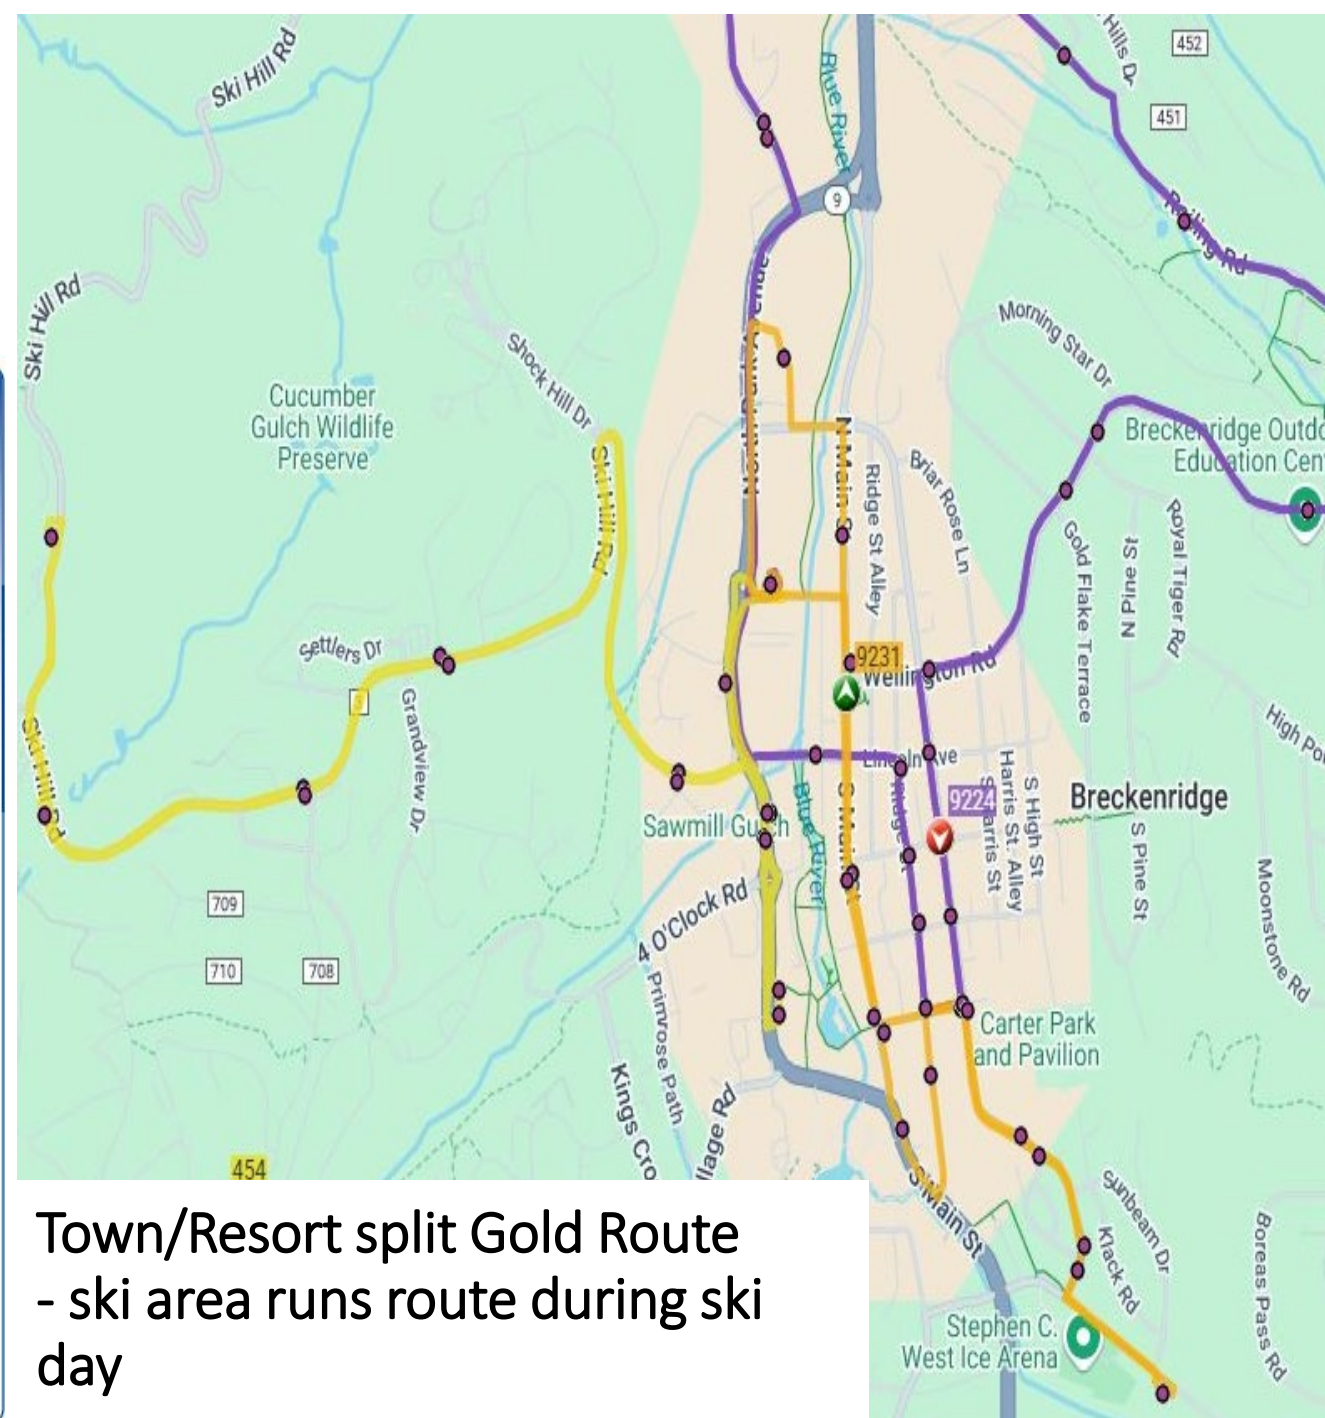

# Town absorbed Blue Route

- Increased efficiency of both services
- Electric buses, fewer vehicle miles
- Increased Trolley and Purple ridership
- Town is on Fixed Service Plan (reliable)

Town/Resort split Gold Route  
 - ski area runs route during ski day

# South Gondola Lot Parking Garage

- **Split operations costs 50/50 (parking fees)**
- **Debt is paid through lift ticket tax**
- **Parking fees -**
  - Winter negotiate pricing with Vail Resorts**
  - Summer Free**