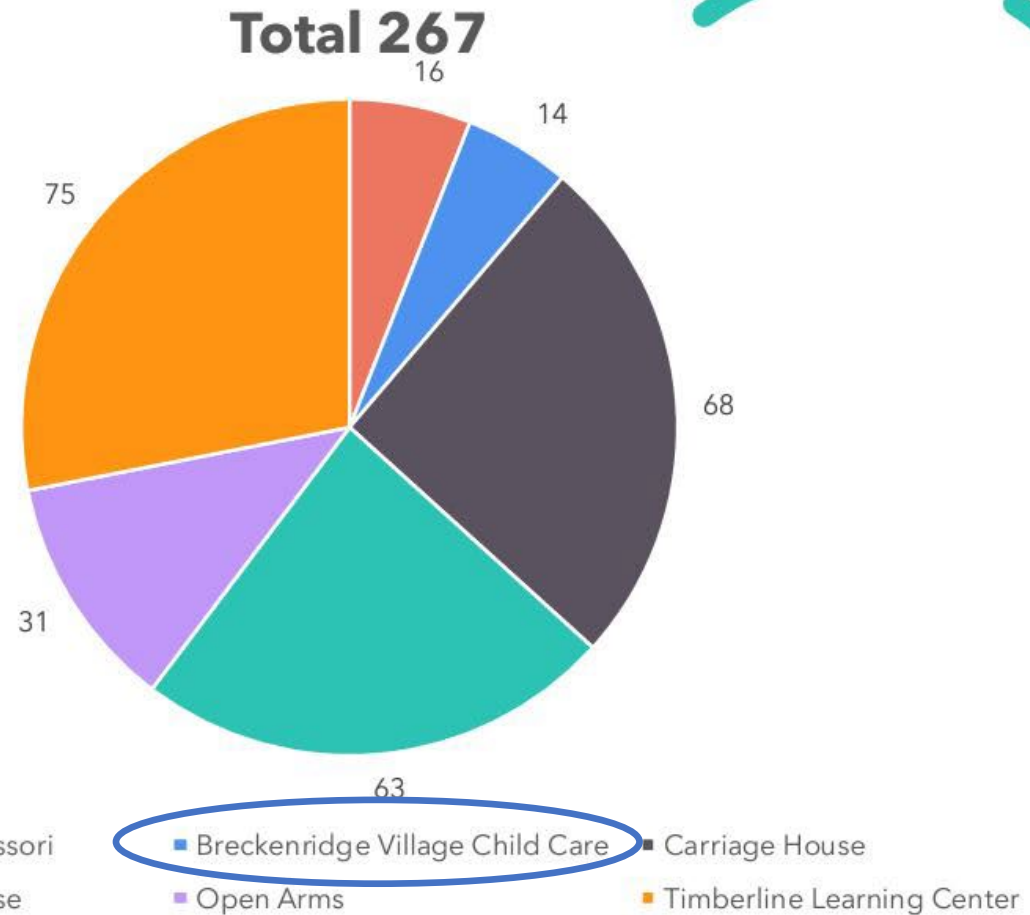

# Town absorbed Blue Route

- Increased efficiency of both services
- Electric buses, fewer vehicle miles
- Increased Trolley and Purple ridership
- Town is on Fixed Service Plan (reliable)

Town/Resort split Gold Route  
 - ski area runs route during ski day

# Resort reopened Village Childcare Center